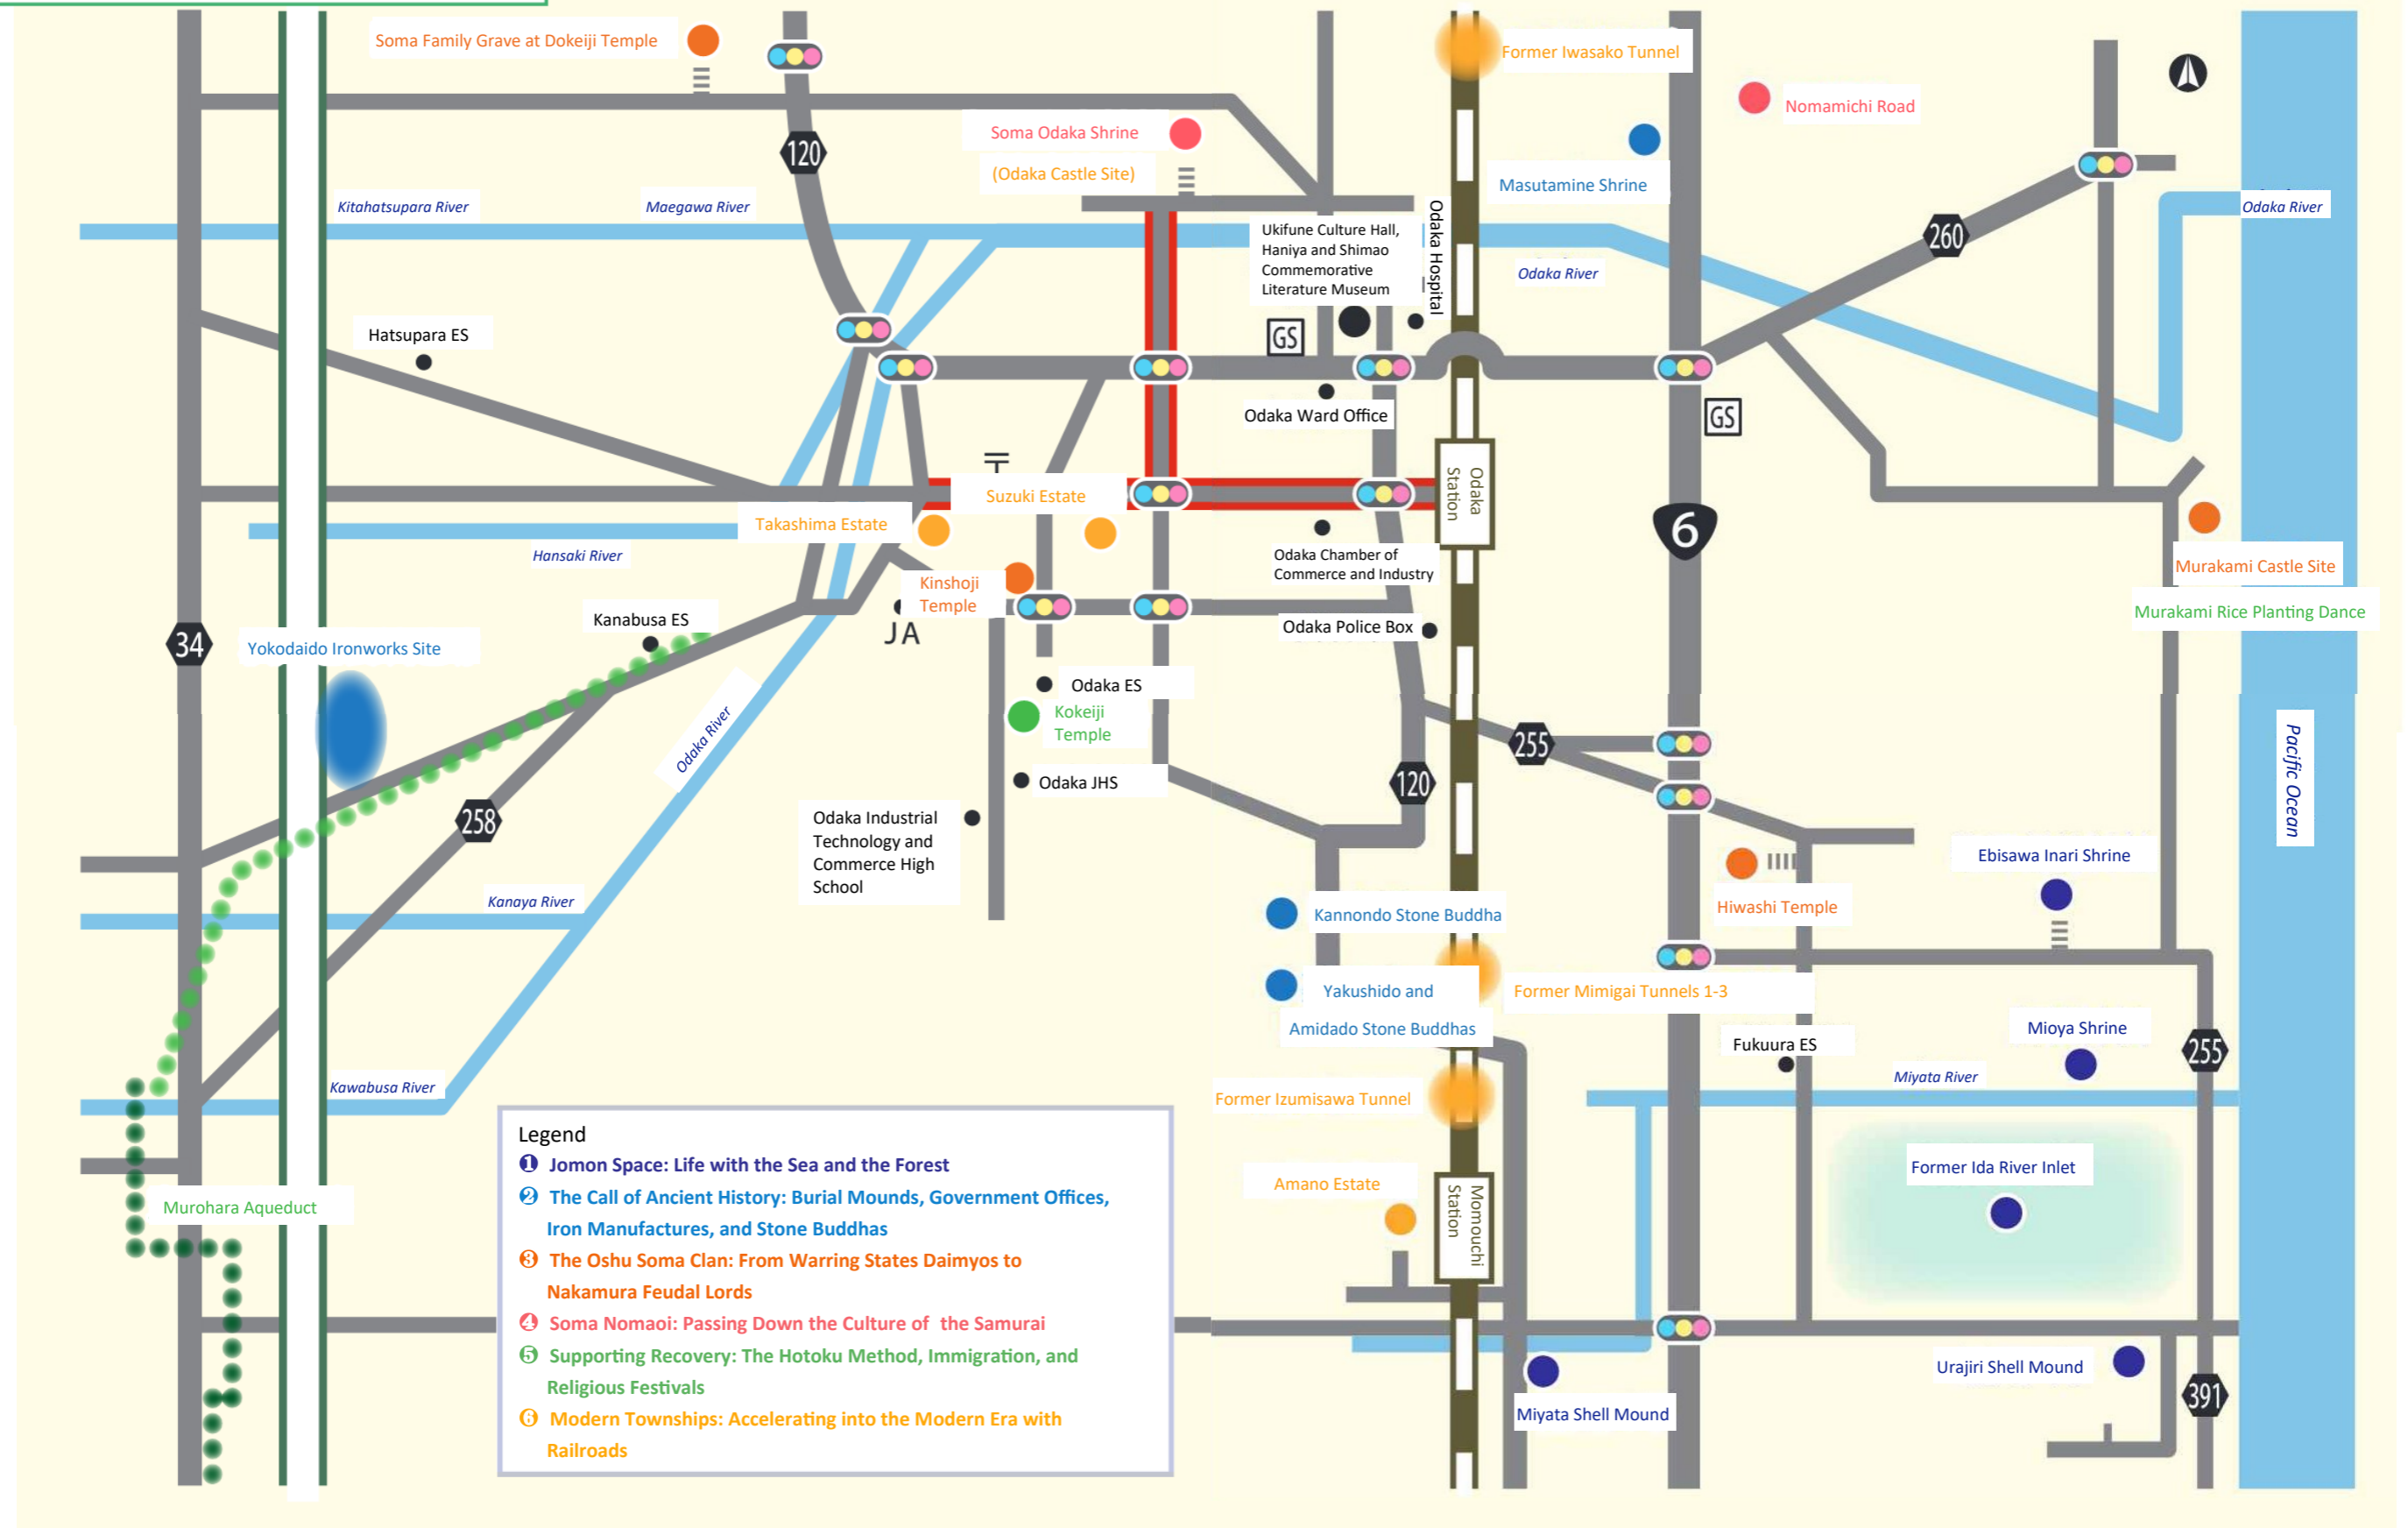

Cultural Heritage Map: Odaka Ward

Cultural Heritage Map: Kashima Ward

- Legend**
- ① Jomon Space: Life with the Sea and the Forest
  - ② The Call of Ancient History: Burial Mounds, Government Offices, Iron Manufactures, and Stone Buddhas
  - ③ The Oshu Soma Clan: From Warring States Daimyos to Nakamura Feudal Lords
  - ④ Soma Nomaori: Passing Down the Culture of the Samurai
  - ⑤ Supporting Recovery: The Hotoku Method, Immigration, and Religious Festivals
  - ⑥ Modern Townships: Accelerating into the Modern Era with Railroads

Cultural Heritage Map: Haramachi Ward