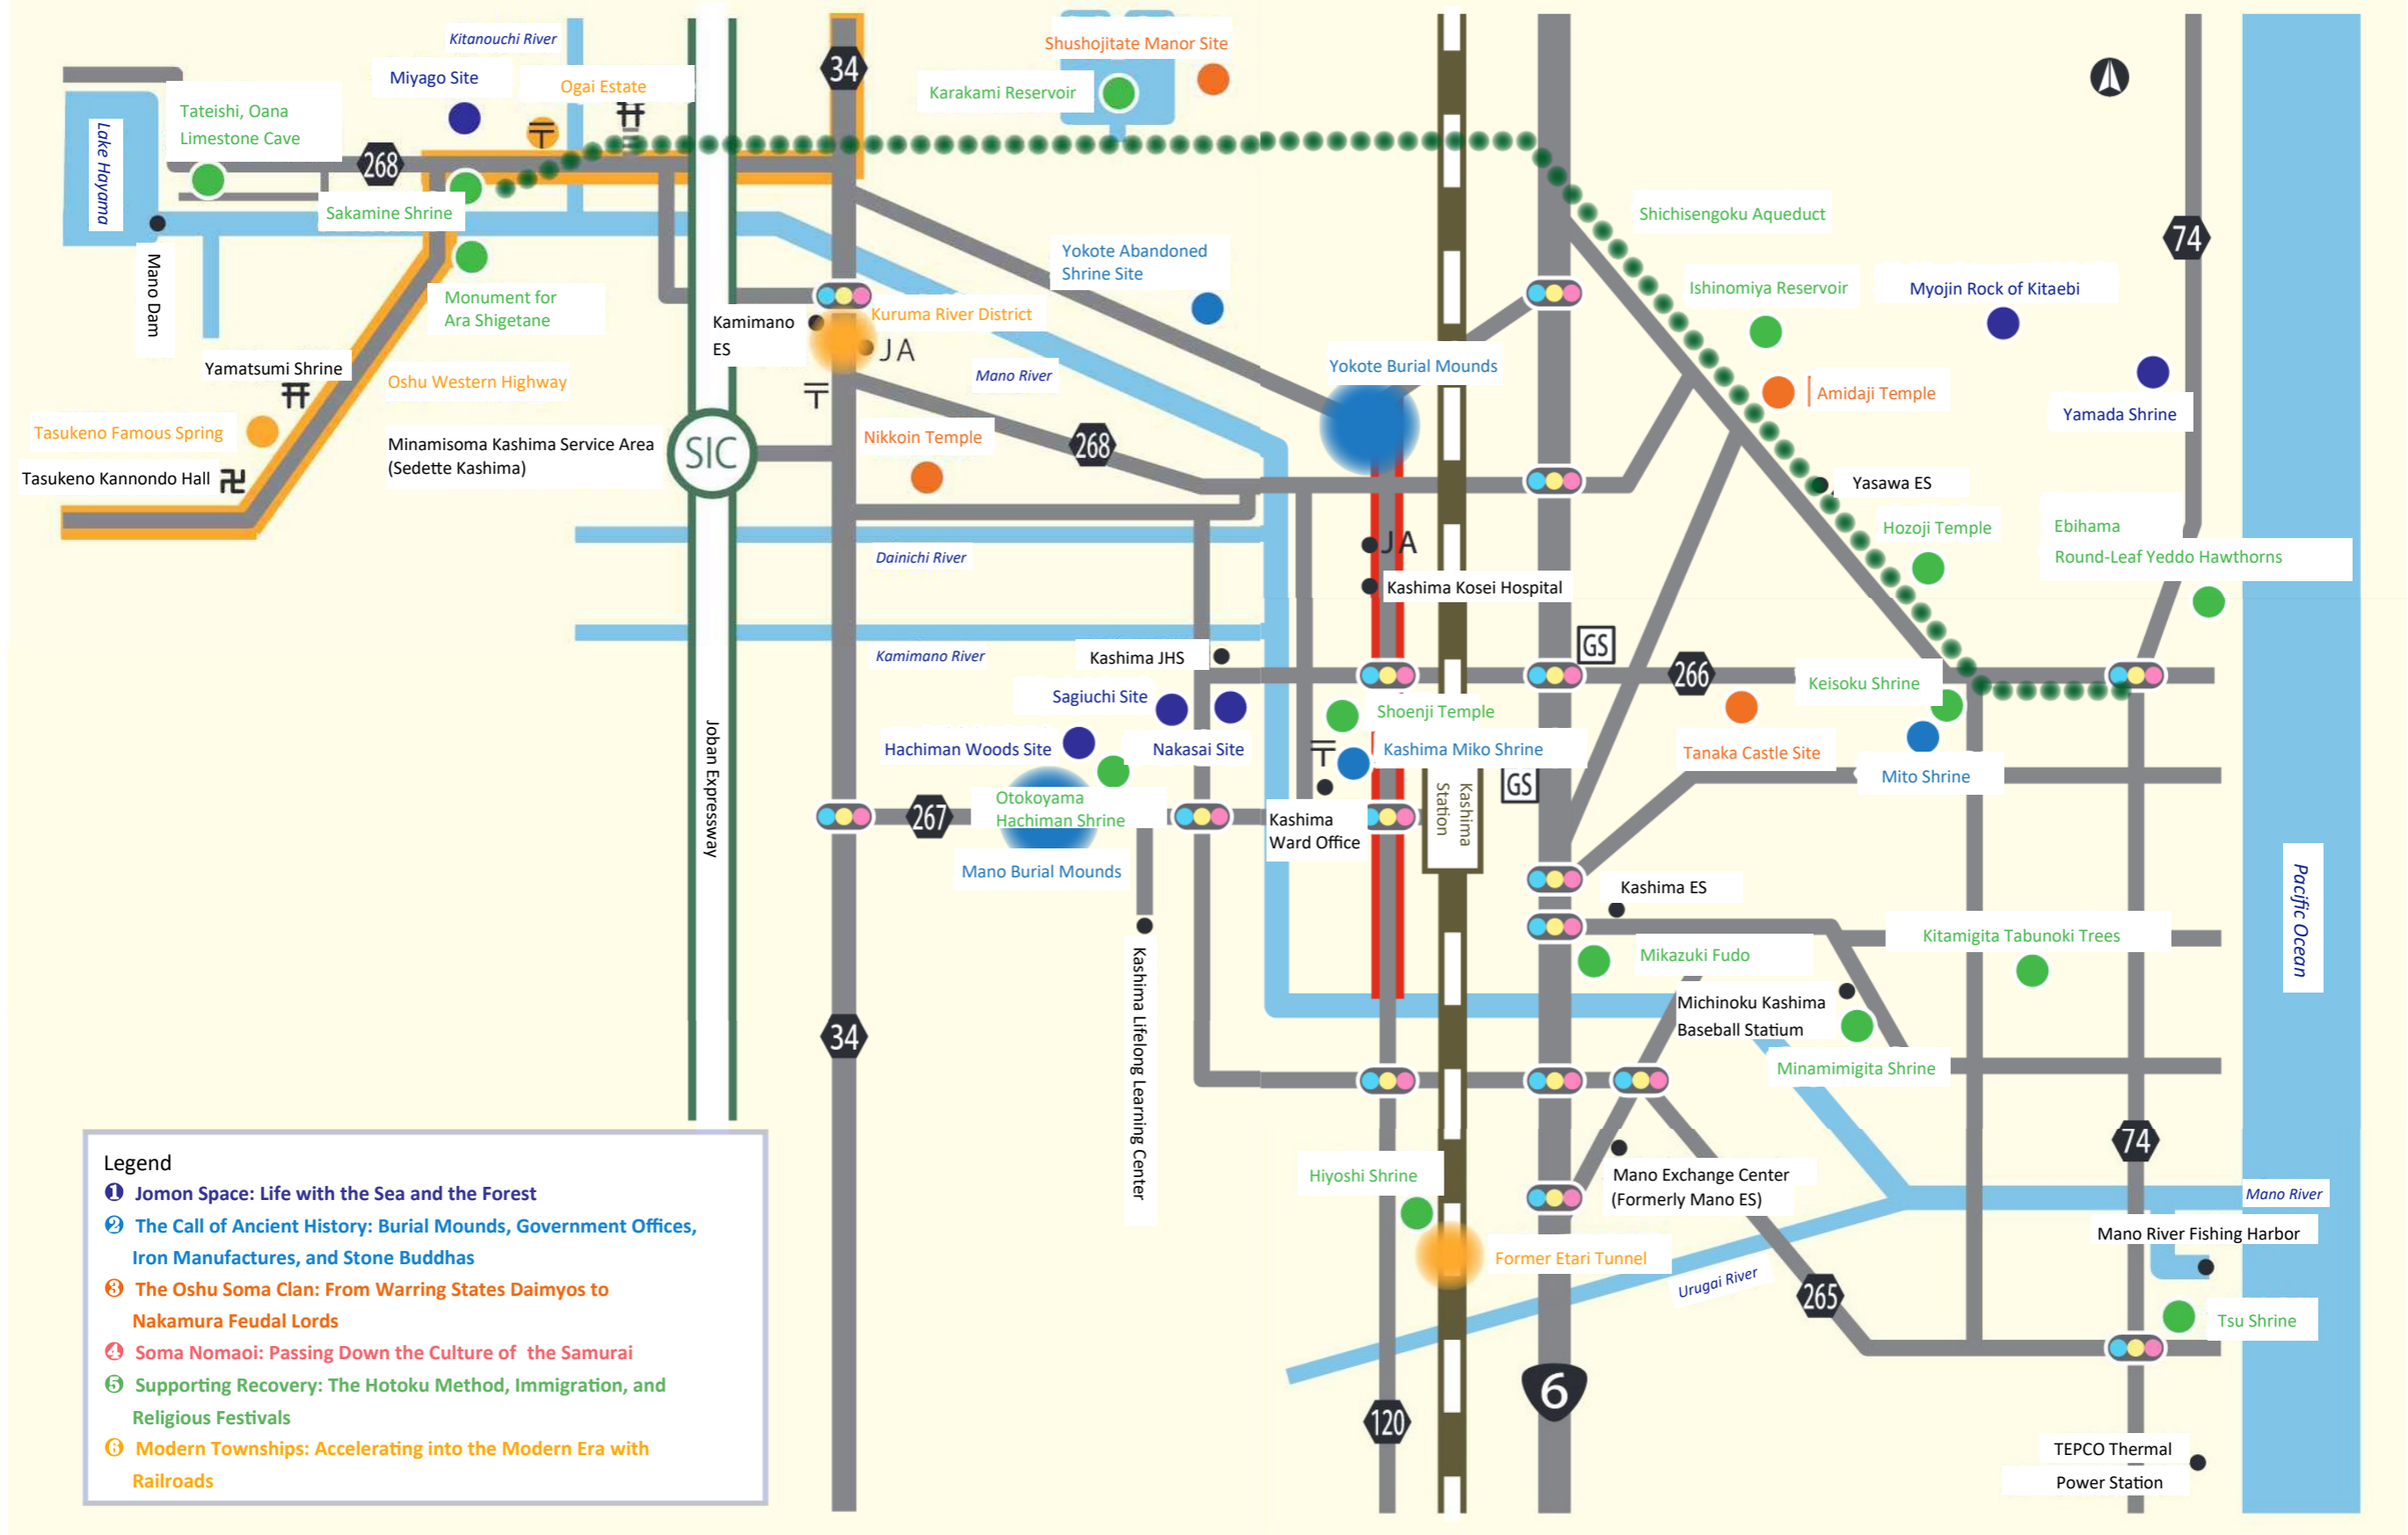

Cultural Heritage Map: Odaka Ward

Cultural Heritage Map: Kashima Ward

- Legend**
- ① Jomon Space: Life with the Sea and the Forest
  - ② The Call of Ancient History: Burial Mounds, Government Offices, Iron Manufactures, and Stone Buddhas
  - ③ The Oshu Soma Clan: From Warring States Daimyos to Nakamura Feudal Lords
  - ④ Soma Nomaori: Passing Down the Culture of the Samurai
  - ⑤ Supporting Recovery: The Hotoku Method, Immigration, and Religious Festivals
  - ⑥ Modern Townships: Accelerating into the Modern Era with Railroads

Cultural Heritage Map: Haramachi Ward